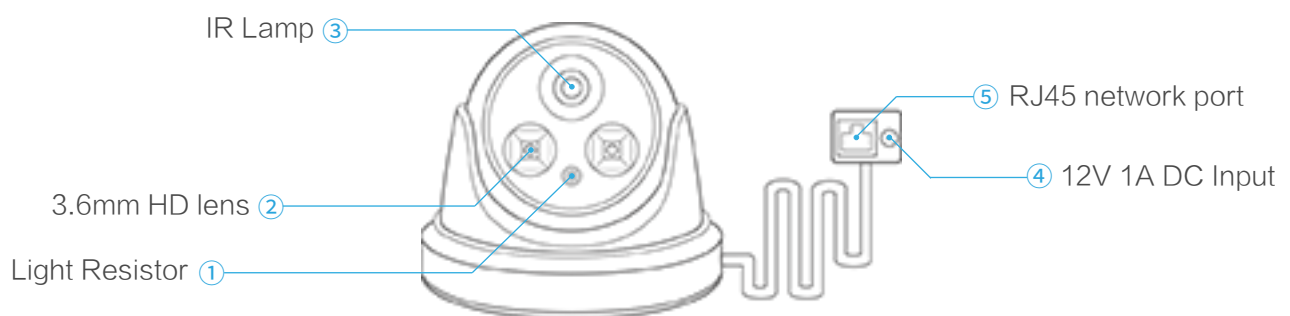

Specifications

Model Name	AX603	
Image Sensor	Sensor	1.3MP CMOS Sensor
	Lens	f=3.6mm, F=2.0
	Angle	70 degree
Video	Video Format	PAL & NTSC
	FPS	25
	Resolution	1280*720, 640*360, 320*180
	Video output	H.264 dual stream
	White Balance	Auto
	Backlight Compensation	Auto
	IR Distance	Around 10M
Network	Ethernet	10/100Mbps,RJ-45 export
Hardware Interface	Power	12V DC Power Consumption $\leq$ 12W
	Micro SD Card Port	2.0 @Max. 32G
Working Environment	Temperature	-5°C ~40°C
	Humidity	35% ~45%
	Storage Temperature	-40°C ~70°C
General Info.	Measurement (L*W*H)	99*115*115mm
	Net Weight	300g
System Requirements	OS	Windows XP, Windows 7
	Browser	IE V9.0 and above
	App	Android V4.0 and above , IOS V6.1 and above

Product interface description

Ansee Co. Ltd

Add: Building A, GuanLong First Industry Park,
XiLi Town, NanShan District, Shenzhen, China
(518055)

Tel: 0755-86521099/86522966

Fax: 0755-26984949

Email: sales@anseetec.com

Web: www.anseetec.com