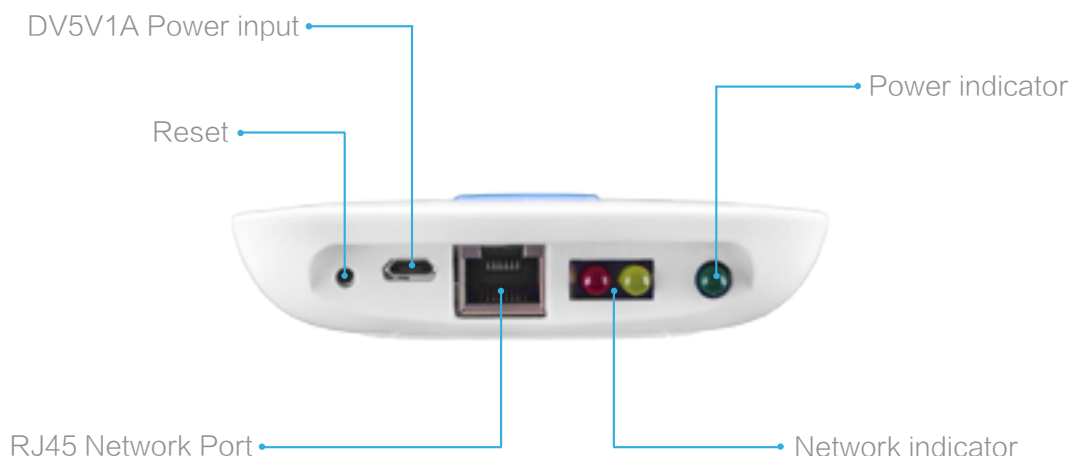

WG-100 Smart Home Security Gateway

WG-100 smart home security gateway supports 2-way audio intercom with an embedded microphone and speaker. It connects with network through WIFI and RJ45, and connects with smart home security accessories wirelessly through RF915MHZ.

One gateway supports maximum 32channels accessories connection, including different types of alarm detectors, smart home accessories and access control. User can control the whole smart home security system remotely in his cellphone anytime anywhere.

Features

-  Two-way audio communication
-  Remote Arming and disarming
-  Supports 32 channels accessories
-  Embedded Audio Alarm
-  Supports WiFi and RJ45 connection

Interface specification

Specifications

| | |
|----------------------------|---|
| Model | WG-100 |
| Audio | Built-in microphone and speaker. |
| Audio Bit rate | 8KHz or 16KHz |
| Working Voltage | 5V 1A |
| Network (Wireless) | Supports WIFI(IEEE 802.11b/g/n protocol), Supports wireless security standards: WEP (40bit/ 128bit), WPA (AES), WPA2 (AES),OPEN |
| Network (Wired) | 10/100Mbps,RJ-45 export |
| RF Distance | ≥ 30M(in open area) |
| Radio Frequency | 915MHZ/FSK |
| LED Indicator | Power Indicator: Green LED @ Normal on Network Indicator: Orange LED @ Normal on; Red LED @ Flashing |
| Working Temperature | -5°C – +40°C |
| Working Humidity | 10%~85% RH |
| Storage temperature | -40°C – +70°C |
| Measurement | 105mm x 105mm x 30mm |
| N.W | 0.4KG |